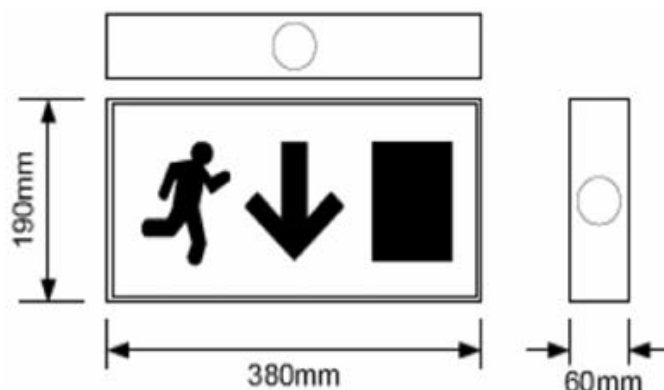

Add suffix to catalogue number:

PG: Polished gold. **PC:** Polished chrome. **SF:** Any other finish to BS or RAL.

AR: Arrow right legend. **AL:** Arrow left legend.

AU: Arrow up legend. **EM3ST:** Self test. **EM3AD:** Addressable emergency.

EM3DA: Dali addressable. **SL:** Slave. **NM:** Non maintained.

Please note that with the continuous rapid development in lighting technology, specification values may change. Contact our technical department for details. We reserve the right to amend or change details without prior notification. All performance data is taken at an ambient temperature of +25°C. Lumens and connected system load are subject to an initial tolerance of up to +/- 10%.